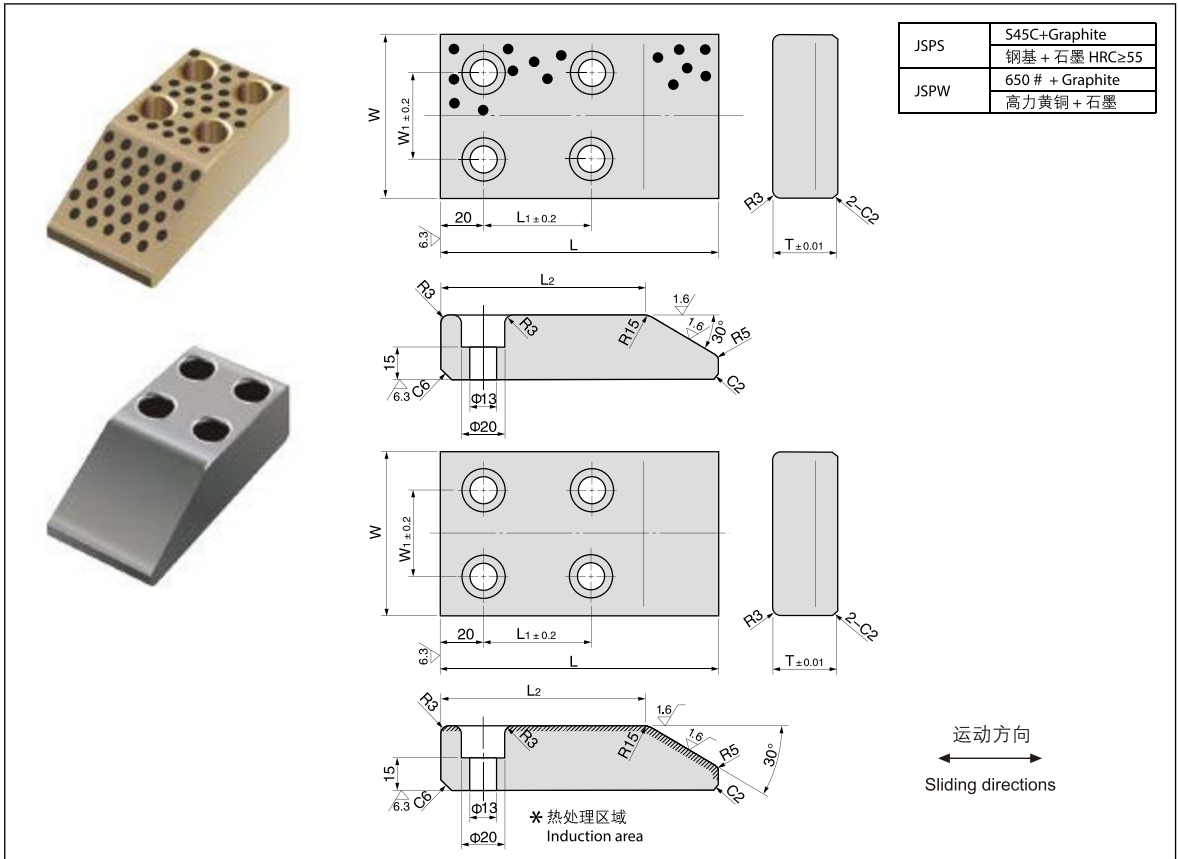

**JSPW, JSPS 凸轮行程滑板**  
**JSPW, JSPS Cam Stroke Plate**

单位 (Unit): mm

型号规格 Standard No.	W	L	T	W <sub>1</sub>	L <sub>1</sub>	L <sub>2</sub>
JSPW/JSPS-75 × 130	75	130	30	40	50	95
JSPW/JSPS-75 × 150		150	45		45	90
JSPW/JSPS-100 × 130		130	30		50	95
JSPW/JSPS-100 × 150	100	150	45	60	45	90
JSPW/JSPS-100 × 170		170	60		75	120
JSPW/JSPS-100 × 200		200	60		75	120
JSPW/JSPS-125 × 130	125	130	30	85	50	95
JSPW/JSPS-125 × 150		150	45		45	90
JSPW/JSPS-125 × 170		170	60		75	120
JSPW/JSPS-125 × 200	150	200	60	110	75	120
JSPW/JSPS-150 × 130		130	30		50	95
JSPW/JSPS-150 × 150		150	45		45	90
JSPW/JSPS-150 × 170	150	170	60	110	75	120
JSPW/JSPS-150 × 200		200	60		75	120